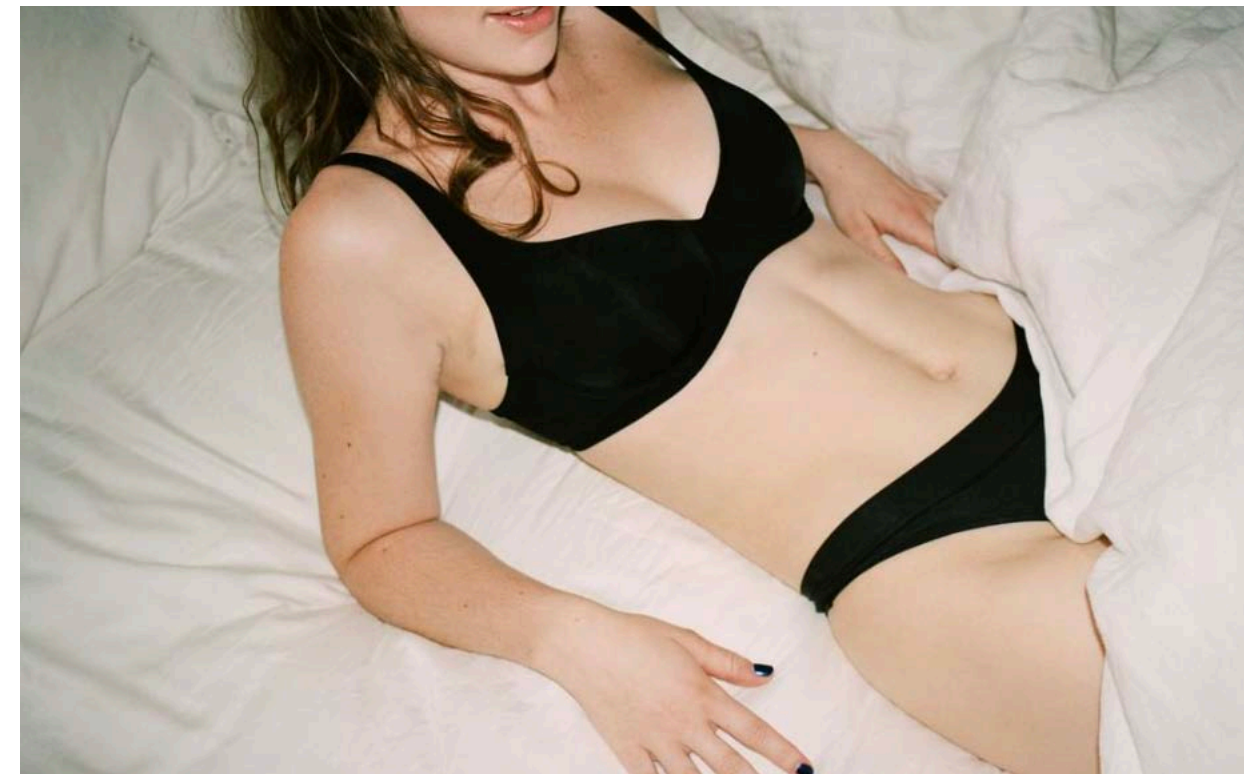

UNDERPINNINGS

SKIN TO SKIN BRA

VIBE

- Lazy, sexy Sunday morning in bed
- Mix of flash, shadows, natural light

PROPS

- Sleep Mask
- Newspaper
- Croissant on plate
- Lavender

LOCATION

- Cheyenne's bed

HANDS FREE PUMPING BRA: PUMP N DUMP

LOCATIONS

- Colored marble table in twobirds showroom
- Table with white table cloth (twobirds showroom)

VIBE

- High flash photography
- Sexy/nighttime

PROPS

- Martini w/olives
- Cute napkin
- Steak + gold silverware
- Chanel lipstick
- Gold necklaces/jewelry

VIBE

- Mix of natural light + sexy shadows and bright flash
- Rolling racks
- Avant garde placement (see: statue)

PROPS

- Gold hangers
- White curtains

LOCATIONS

- Bleecker
- Cheyenne's bedroom window
- Gretchen's house