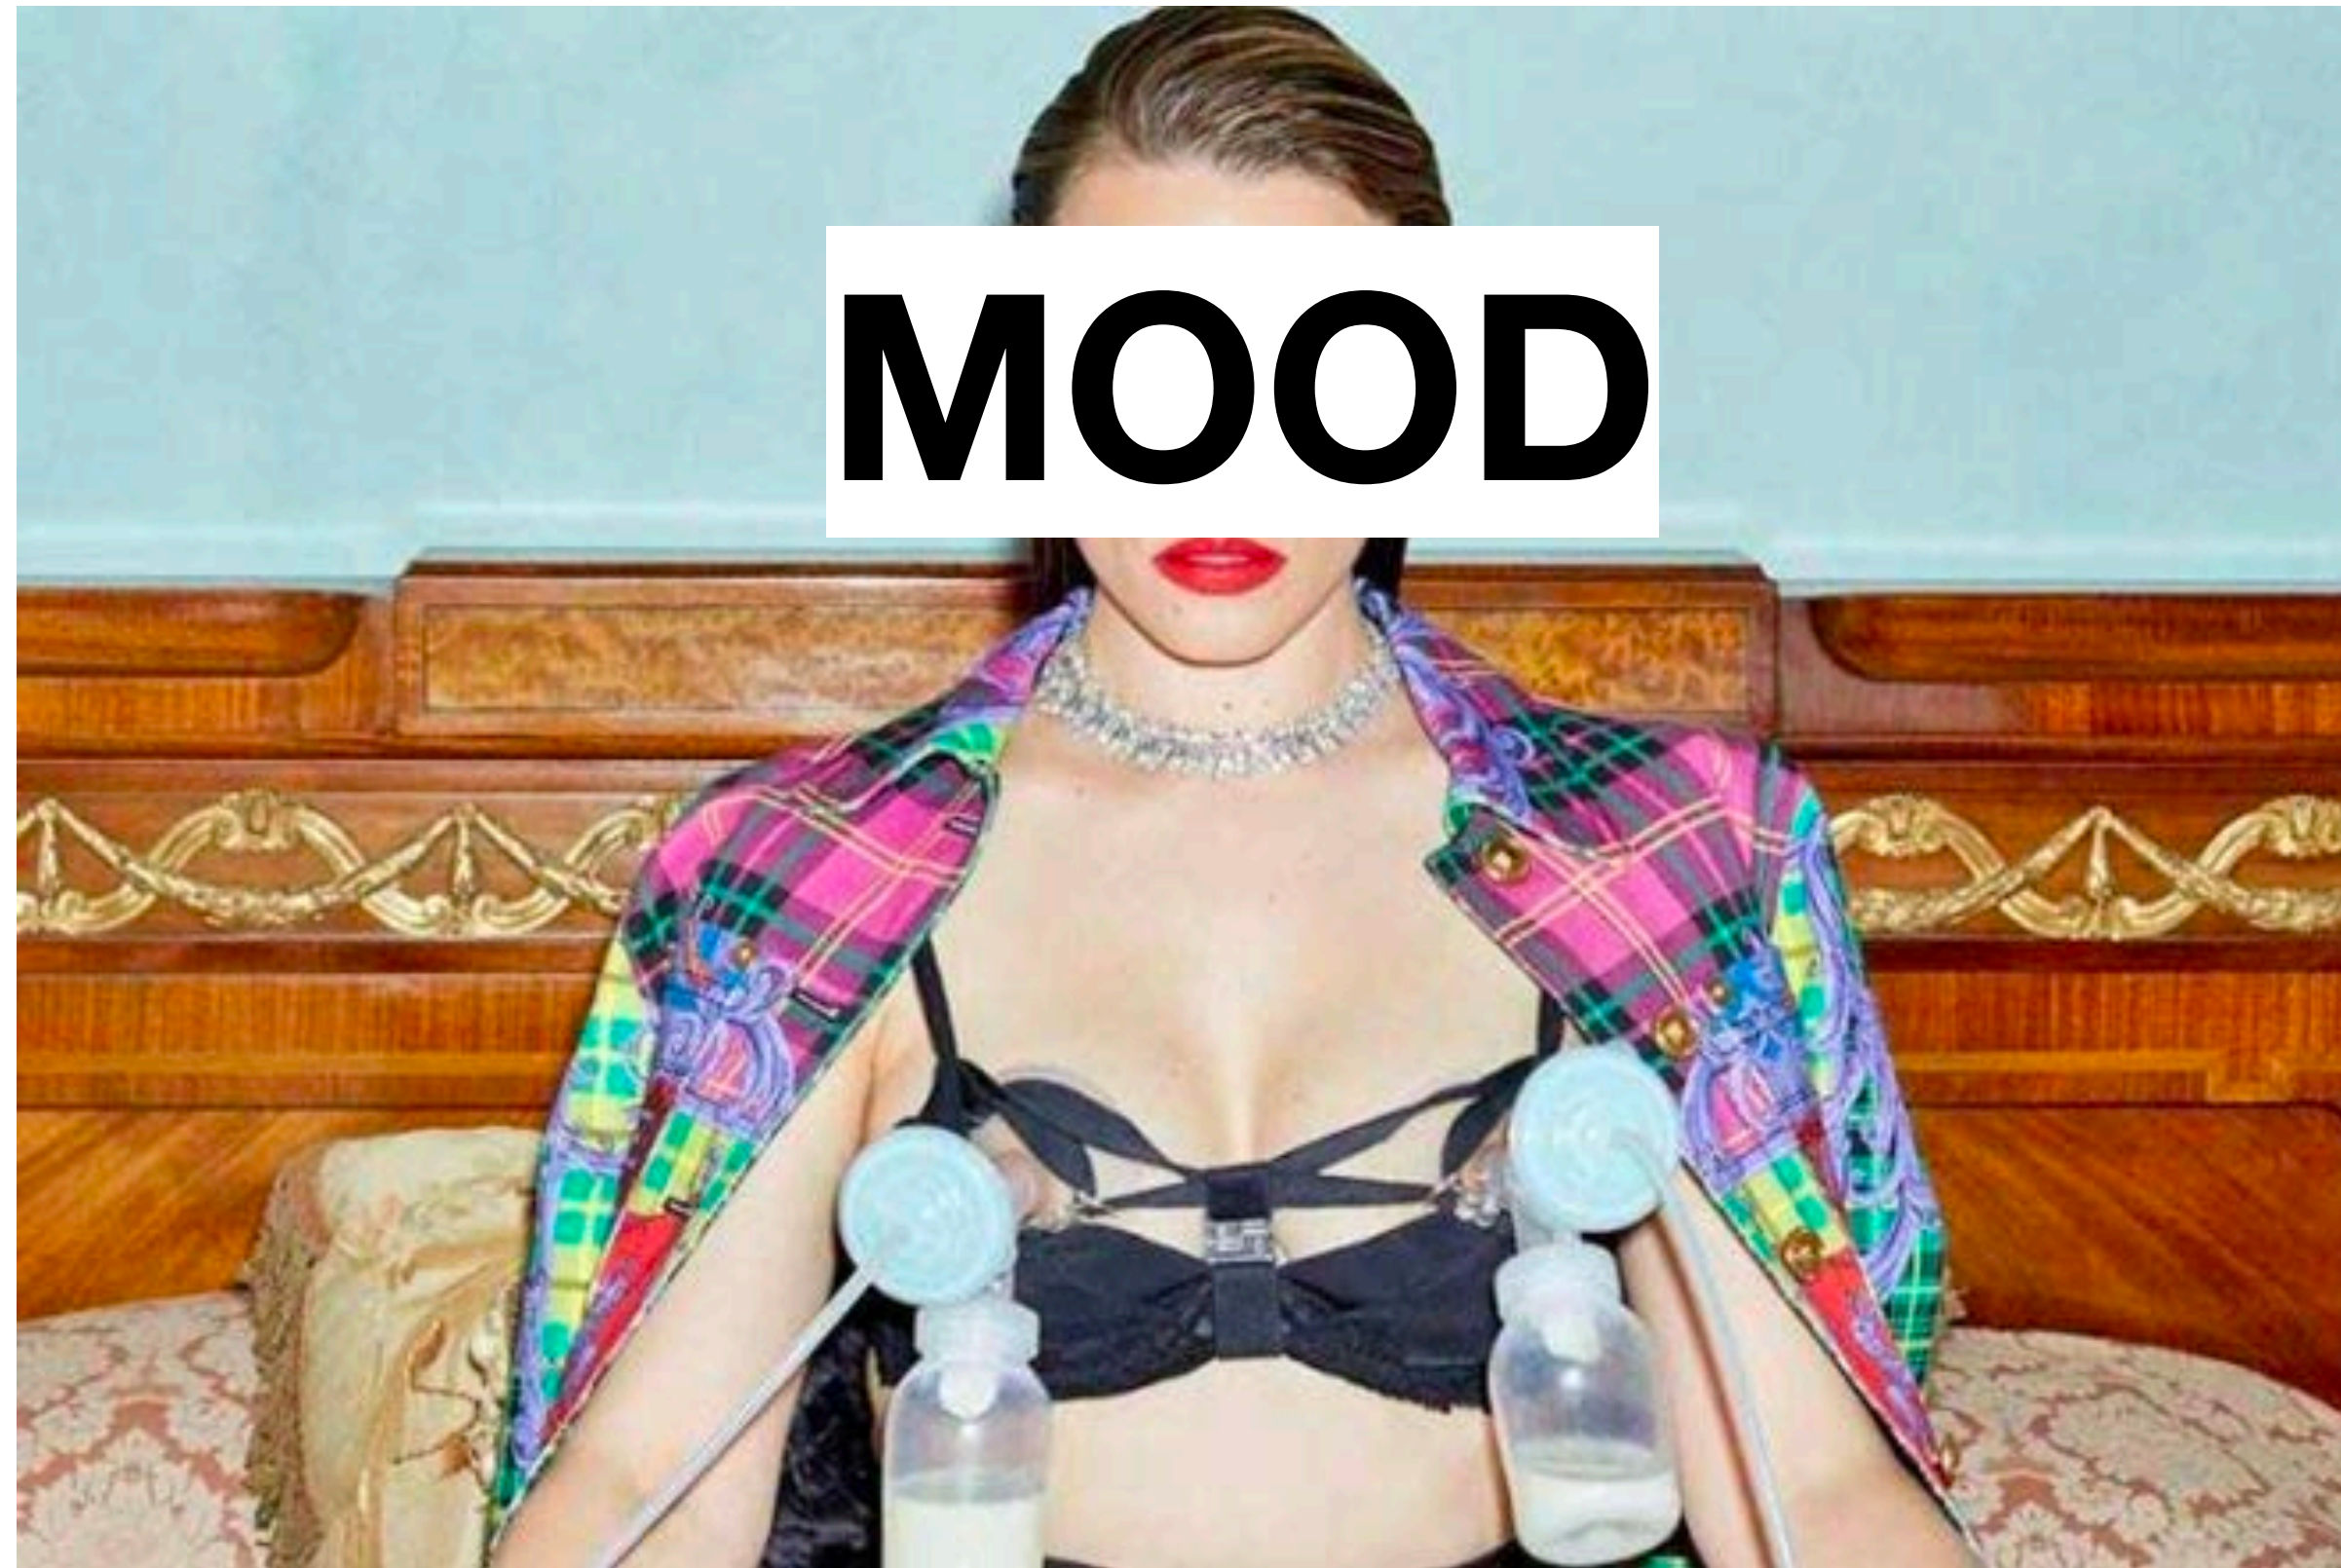

HANDS FREE PUMPING BRA: WORK

VIBE

- High flash photography
- Clean, work environment

PROPS

- To-do list
- HATCH pencil
- Laptop or keyboard
- Phone
- Breast pump (with milk)

LOCATIONS

- Cheyenne's desk