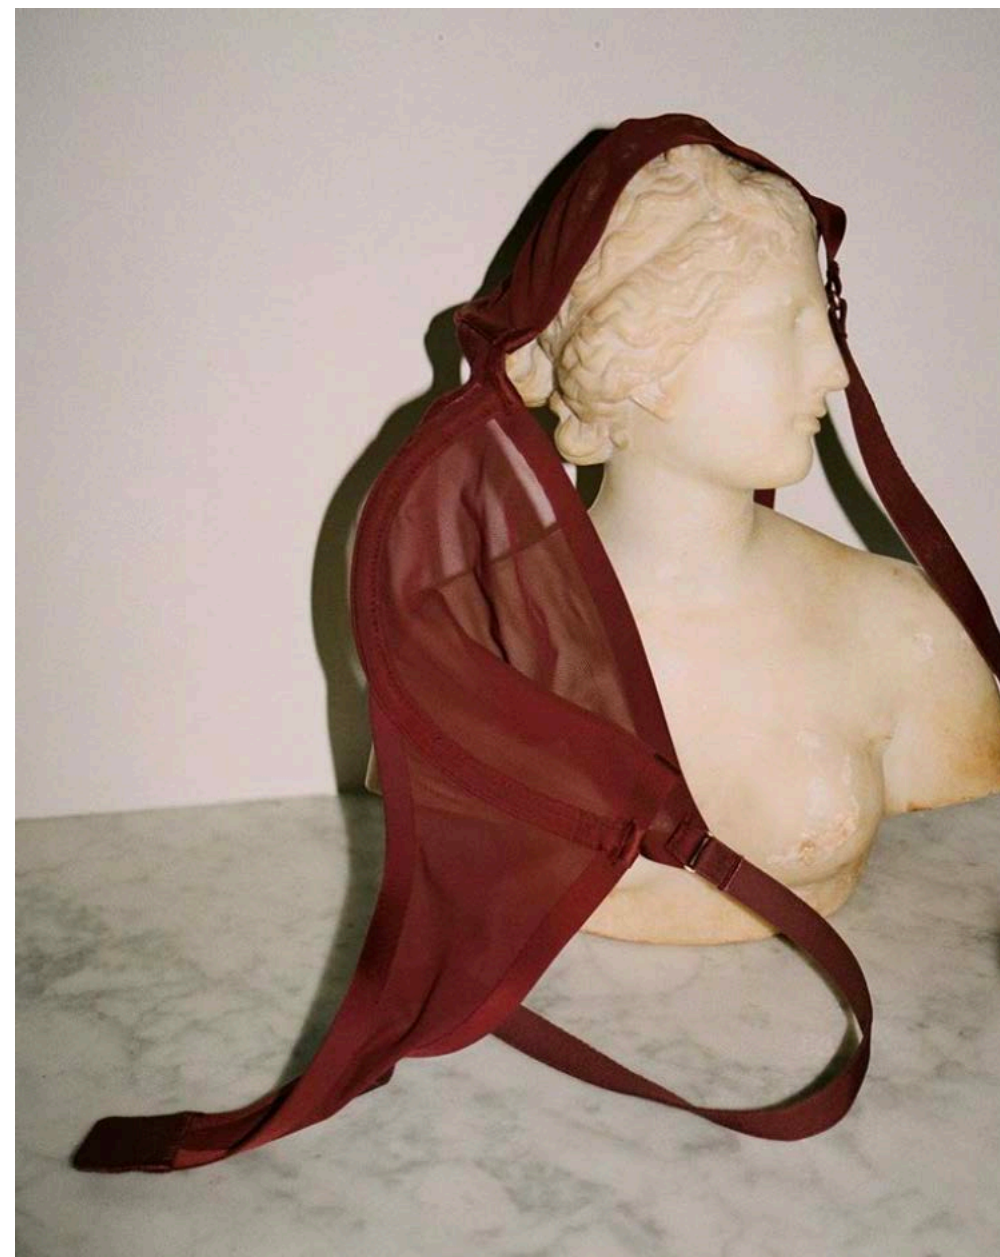

VIBE

- Mix of natural light + sexy shadows and bright flash
- Rolling racks
- Avant garde placement (see: statue)

PROPS

- Gold hangers
- White curtains

LOCATIONS

- Bleecker
- Cheyenne's bedroom window
- Gretchen's house