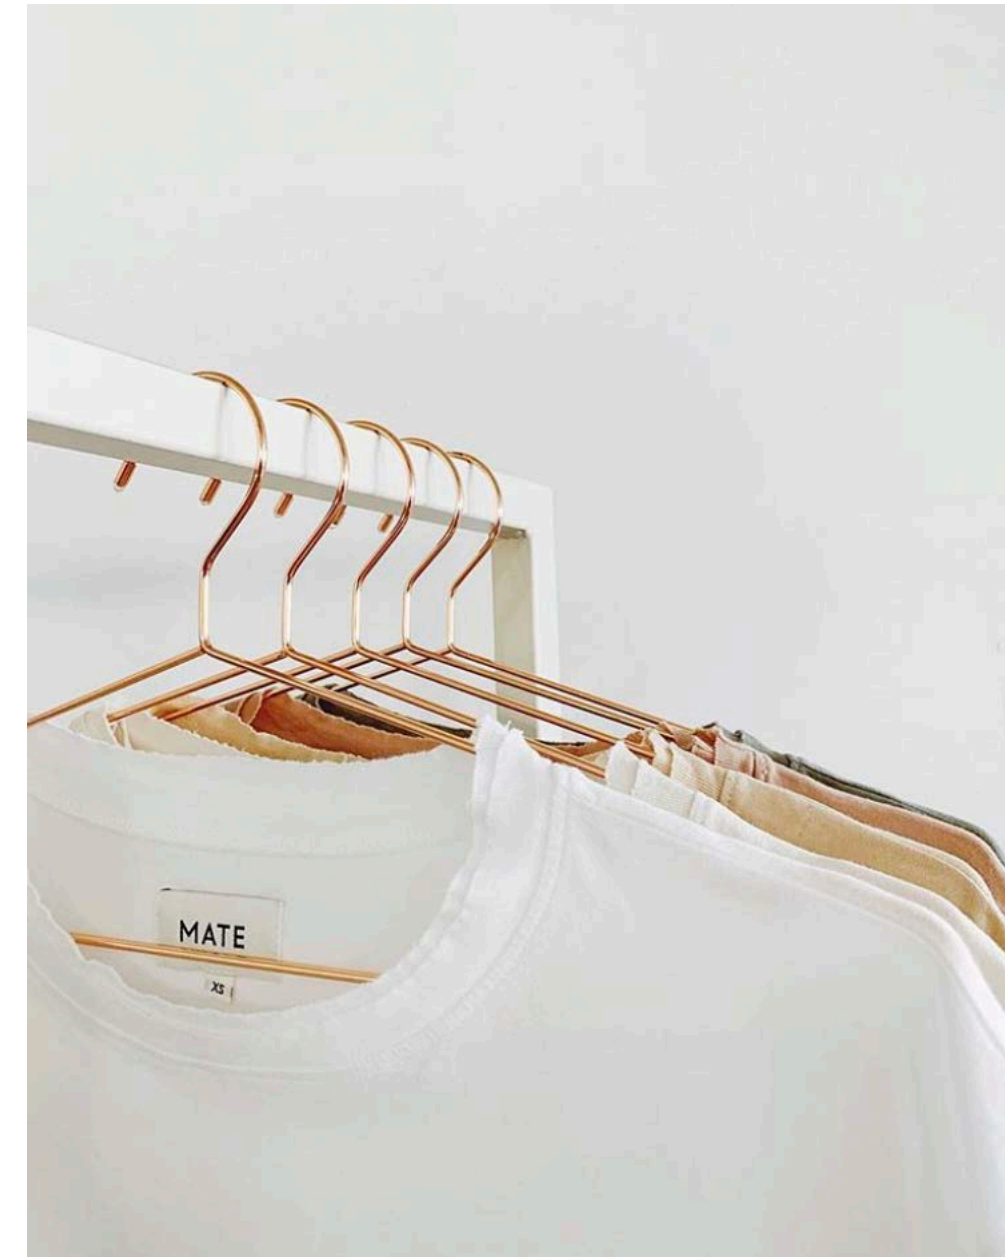

VIBE

- Mix of natural light + sexy shadows and bright flash
- Rolling racks
- Avant garde placement (see: statue)

PROPS

- Gold hangers
- White curtains

LOCATIONS

- Bleecker
- Cheyenne's bedroom window
- Gretchen's house