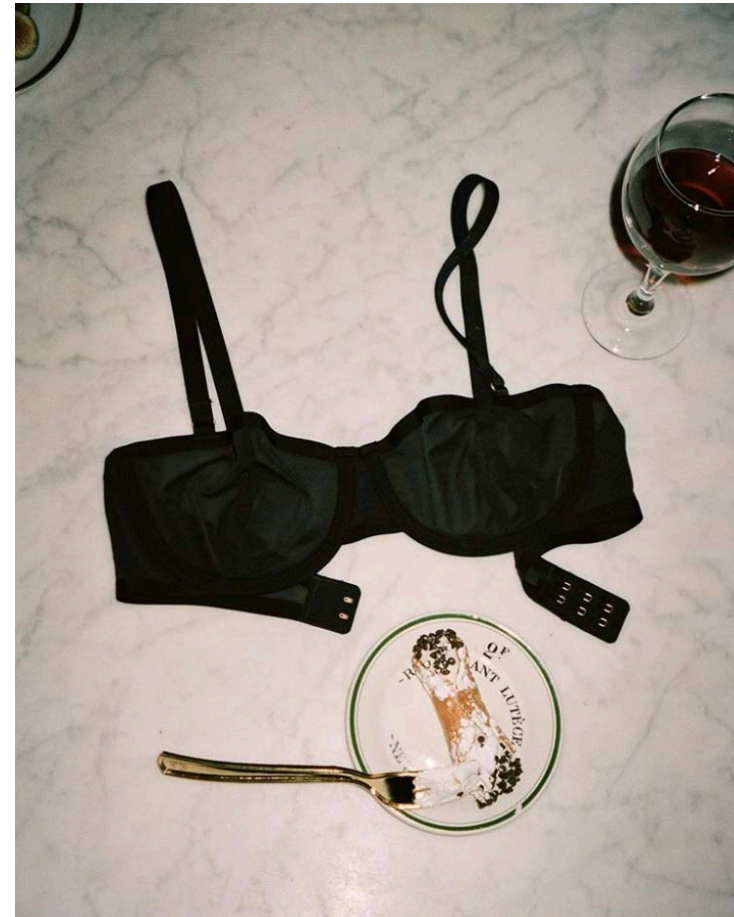

UNDERPINNINGS

SKIN TO SKIN BRA

VIBE

- Lazy, sexy Sunday morning in bed
- Mix of flash, shadows, natural light

PROPS

- Sleep Mask
- Newspaper
- Croissant on plate
- Lavender

LOCATION

- Cheyenne's bed

HANDS FREE PUMPING BRA: PUMP N DUMP

LOCATIONS

- Colored marble table in twobirds showroom
- Table with white table cloth (twobirds showroom)

VIBE

- High flash photography
- Sexy/nighttime

PROPS

- Martini w/olives
- Cute napkin
- Steak + gold silverware
- Chanel lipstick
- Gold necklaces/jewelry

HANDS FREE PUMPING BRA: WORK

VIBE

- High flash photography
- Clean, work environment

PROPS

- To-do list
- HATCH pencil
- Laptop or keyboard
- Phone
- Breast pump (with milk)

LOCATIONS

- Cheyenne's desk

GENERIC PRODUCT

VIBE

- Mix of natural light + sexy shadows and bright flash
- Rolling racks
- Avant garde placement (see: statue)

PROPS

- Gold hangers
- White curtains

LOCATIONS

- Bleecker
- Cheyenne's bedroom window
- Gretchen's house